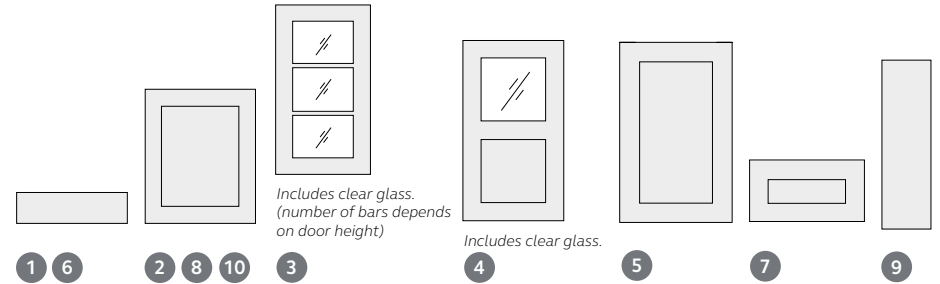

**MADE TO ORDER
DRAWERFRONTS & DOORS**

- 1 140 x 347 slab
- 2 495 x 497
- 2 570 x 347
- 3 715 x 497 glazed frame with horizontal bars
- 3 895 x 497 glazed frame with horizontal bars
- 4 715 x 397 single glazed feature door - top panel height 222mm
- 4 715 x 497 single glazed feature door - top panel height 222mm
- 4 895 x 397 single glazed feature door - top panel height 222mm
- 4 895 x 447 single glazed feature door - top panel height 222mm
- 4 895 x 497 single glazed feature door - top panel height 222mm
- 4 1060 x 397 single glazed feature door - top panel height 222mm
- 4 1060 x 497 single glazed feature door - top panel height 222mm
- 5 895 x 273
- 5 895 x 547
- 5 1060 x 497
- 5 1060 x 597
- 5 1245 x 347

**MADE TO ORDER
DRAWERFRONTS & DOORS:
FOR HANDLELESS**

- 6 160 x 297 slab
- 6 160 x 397 slab
- 6 160 x 447 slab
- 6 160 x 497 slab
- 6 160 x 597 slab
- 6 160 x 797 slab
- 6 160 x 897 slab
- 6 160 x 997 slab
- 7 325 x 497
- 7 325 x 597
- 7 325 x 797
- 7 325 x 897
- 7 325 x 997
- 8 490 x 297
- 8 490 x 397
- 8 490 x 447
- 8 490 x 497
- 8 490 x 597
- 9 685 x 147
- 10 685 x 297
- 10 685 x 315
- 10 685 x 315 pair
- 10 685 x 347
- 10 685 x 397
- 10 685 x 447
- 10 685 x 497
- 10 685 x 597

MADE TO ORDER DRAWERFRONTS & DOORS

SPECIAL SIZES ARE AVAILABLE MADE TO ORDER. PLEASE REFER TO THE CURRENT PRICE LIST FOR (h) & (w) LIMITATIONS.

MADE TO ORDER ACCESSORIES

PURE CURVED PLINTH
150 X 420 X 420

PURE CURVE MOULDED SKIRTING PLINTH
150 X 420 X 420

QUADRANT MOULDED SKIRTING PLINTH
150 X 430 X 430

OVERMANTLE
1150 X 450 X WIDTH
MIN (W): 1400
MAX (W): 1900

FRAMED END PANEL (WALL)
757/937 X 325 X 20

FRAMED END PANEL (ISLAND)
720 X 597-900 X 20

FRAMED END PANEL WITH VERTICAL DIVIDING RAIL (ISLAND)
720 X 901-1200 X 20

FRAMED END PANEL WITH 150 BOTTOM RAIL (ISLAND)
870 X 595-901 X 20

FRAMED END PANEL WITH VERTICAL DIVIDING RAIL & 150 BOTTOM RAIL (ISLAND)
870 X 901-1200 X 20

**MADE TO ORDER ACCESSORIES:
FOR HANDLELESS**

FRAMED END PANEL (LARDER) WITH CROSS RAIL
2120 X 595 X 20

CHOPPING BOARD SET
720 X 200
includes 4 chopping boards (raw) and frame

QUADRANT DOORSET & CHOPPING BOARD
720 X 400 X 400
cabinet not included

INTERNAL CORNER POST
685 X 70 X 70
(FOR HANDLELESS)

EXTERNAL CORNER POST
685 X 46 X 46
(FOR HANDLELESS)

PLAIN END PANEL
685 X 1200 X 18
(FOR HANDLELESS)

MADE TO ORDER PLAIN PANELS

SIZE PARAMETERS:

Height (mm)		Width (mm)	
Min	Max	Min	Max
70	900	120	1200
901	1250	120	900
1251	2500	120	800