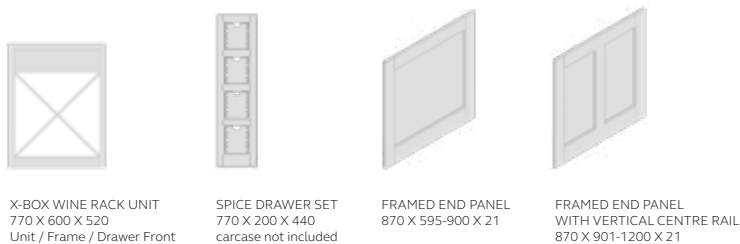

SIZE PARAMETERS:

Height (mm)		Width (mm)	
Min	Max	Min	Max
70	960	100	1200
961	2500	100	910