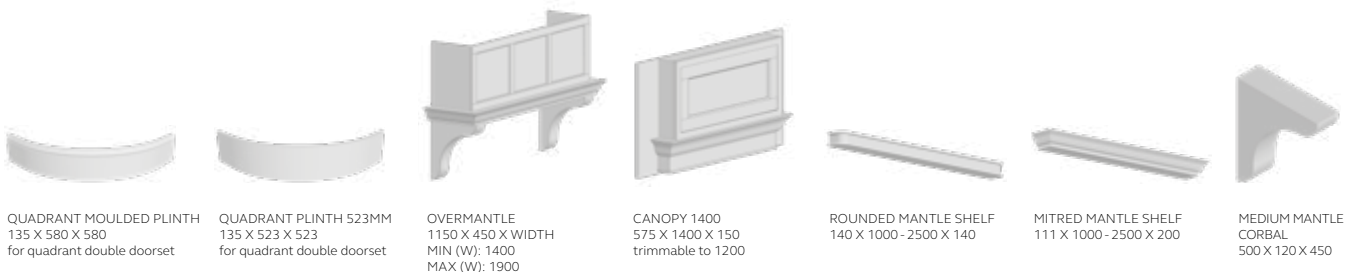

MADE TO ORDER ACCESSORIES

MADE TO ORDER PLAIN PANELS