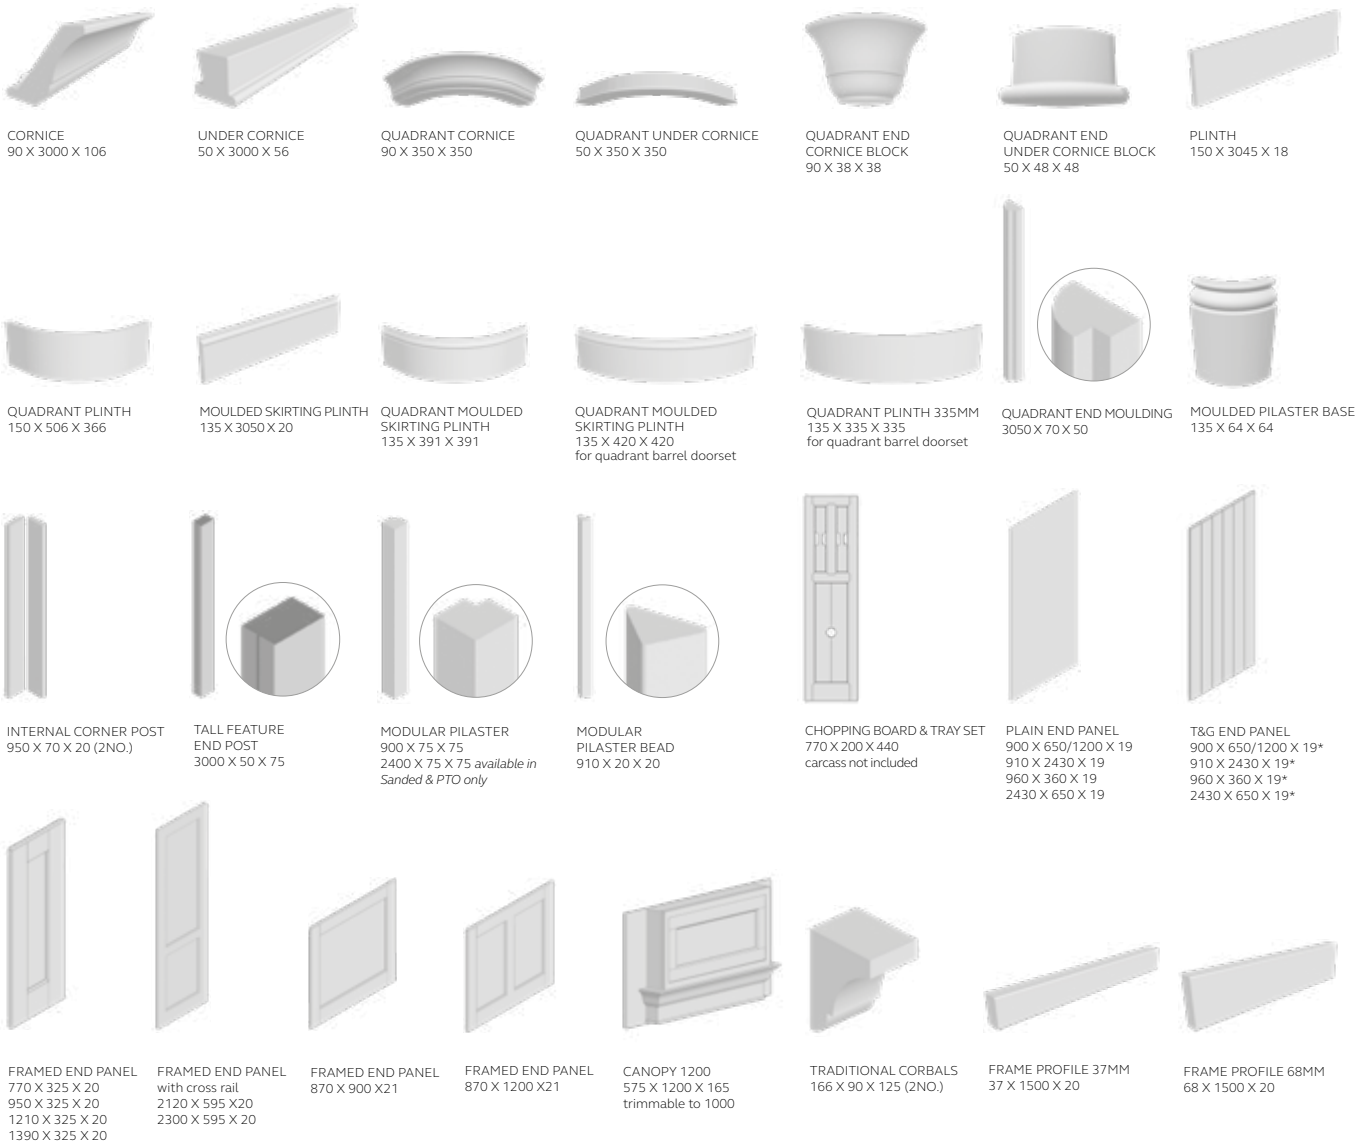

STANDARD ACCESSORIES

* The T&G grooving and the timber grain run up and down the panel height.