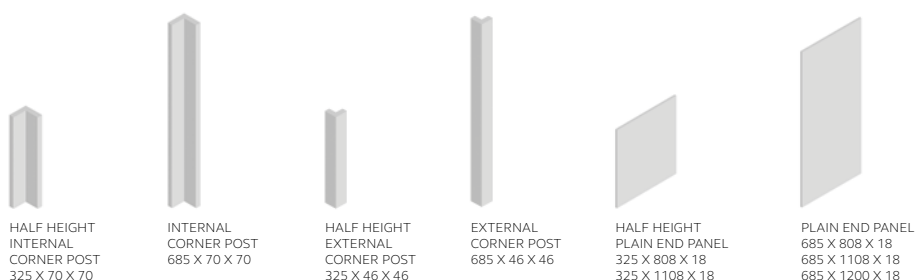

HANDLELESS DOORS & ACCESSORIES

325 x 497
325 x 597
325 x 797
325 x 897
325 x 997
325 x 1197
685 x 397
685 x 447
685 x 497
685 x 597