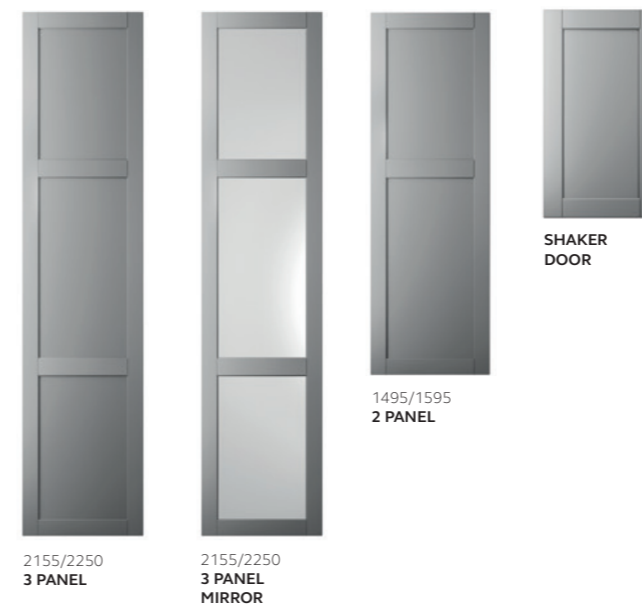

WARDROBE DOOR DESIGNS

2155/2250
3 PANEL

2155/2250
3 PANEL
MIRROR

1495/1595
2 PANEL

SHAKER
DOOR