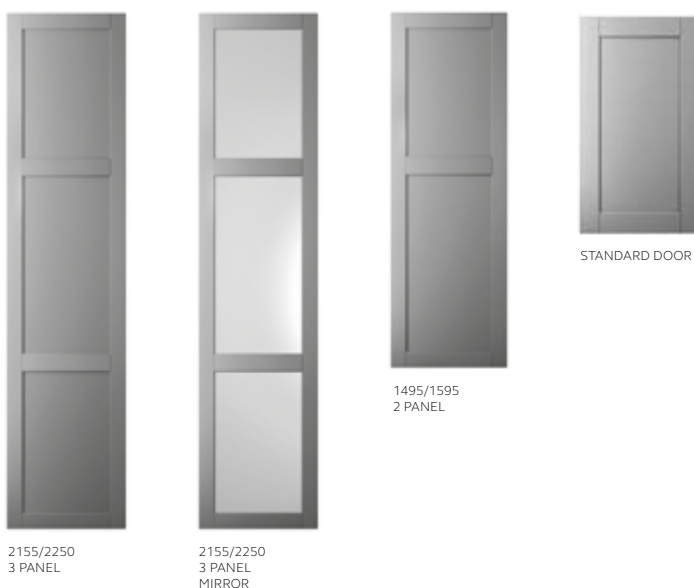

STANDARD DRAWERFRONTS & DOORS

- 140 x 297 slab
- 140 x 397 slab
- 140 x 447 slab
- 140 x 497 slab
- 140 x 797 slab
- 140 x 897 slab
- 140 x 997 slab
- 215 x 397
- 215 x 447
- 215 x 497
- 215 x 797
- 215 x 897
- 215 x 997
- 283 x 497
- 283 x 797
- 283 x 897
- 283 x 997
- 355 x 497
- 355 x 797
- 355 x 897
- 355 x 997
- 450 x 397
- 450 x 447
- 450 x 497
- 570 x 297
- 570 x 397
- 570 x 447
- 570 x 497
- 715 x 297
- 715 x 347
- 715 x 397
- 715 x 447
- 715 x 497
- 1495 x 397 with 1 cross rail
- 1495 x 447 with 1 cross rail
- 1495 x 497 with 1 cross rail
- 1595 x 397 with 1 cross rail
- 1595 x 447 with 1 cross rail
- 1595 x 497 with 1 cross rail
- 2155 x 397 with 2 cross rails
- 2155 x 447 with 2 cross rails
- 2155 x 497 with 2 cross rails
- 2250 x 397 with 2 cross rails
- 2250 x 447 with 2 cross rails
- 2250 x 497 with 2 cross rails
- 2155 x 497 mirrored door with 2 cross rails
- 2250 x 497 mirrored door with 2 cross rails

STANDARD DOORS

STANDARD ACCESSORIES