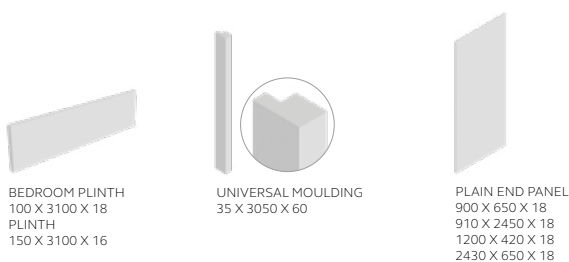

STANDARD DRAWERFRONTS & DOORS

- 140 x 297 slab
- 140 x 397 slab
- 140 x 447 slab
- 140 x 497 slab
- 140 x 797 slab
- 140 x 897 slab
- 140 x 997 slab
- 215 x 397
- 215 x 447
- 215 x 497
- 215 x 797
- 215 x 897
- 215 x 997
- 283 x 497
- 283 x 797
- 283 x 897
- 283 x 997
- 355 x 497
- 355 x 797
- 355 x 897
- 355 x 997
- 450 x 397
- 450 x 447
- 450 x 497
- 570 x 297
- 570 x 397
- 570 x 447
- 570 x 497
- 715 x 297
- 715 x 347
- 715 x 397
- 715 x 447
- 715 x 497
- 1495 x 397 with 1 cross rail
- 1495 x 447 with 1 cross rail
- 1495 x 497 with 1 cross rail
- 1595 x 397 with 1 cross rail
- 1595 x 447 with 1 cross rail
- 1595 x 497 with 1 cross rail
- 2155 x 397 with 2 cross rails
- 2155 x 447 with 2 cross rails
- 2155 x 497 with 2 cross rails
- 2250 x 397 with 2 cross rails
- 2250 x 447 with 2 cross rails
- 2250 x 497 with 2 cross rails
- 2155 x 497 mirrored door with 2 cross rails
- 2250 x 497 mirrored door with 2 cross rails

STANDARD DOORS

STANDARD ACCESSORIES

MADE TO ORDER DRAWERFRONTS & DOORS

PLEASE REFER TO THE CURRENT PRICE LIST FOR **(h)** & **(w)** LIMITATIONS.

Doors over 1425 require cross rails. Please specify 1, 2 or 3 rails when ordering.

MADE TO ORDER PLAIN PANELS

SIZE PARAMETERS:

Height (mm)		Width (mm)	
Min	Max	Min	Max
70	900	100	1200
901	1250	100	900
1251	2500	100	800