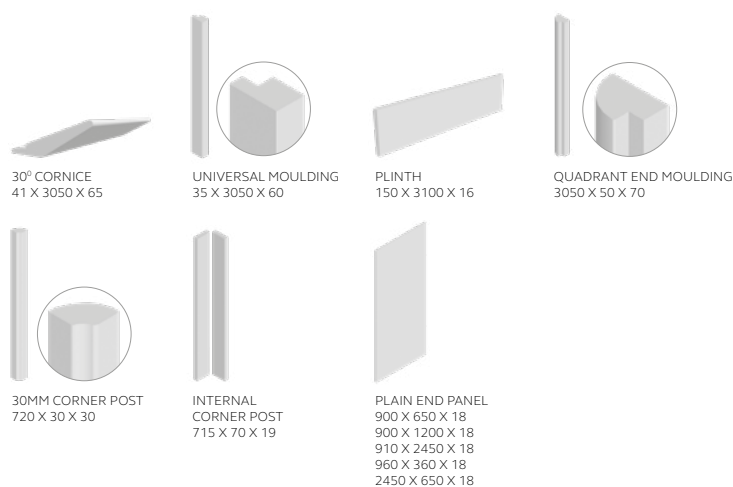

STANDARD ACCESSORIES