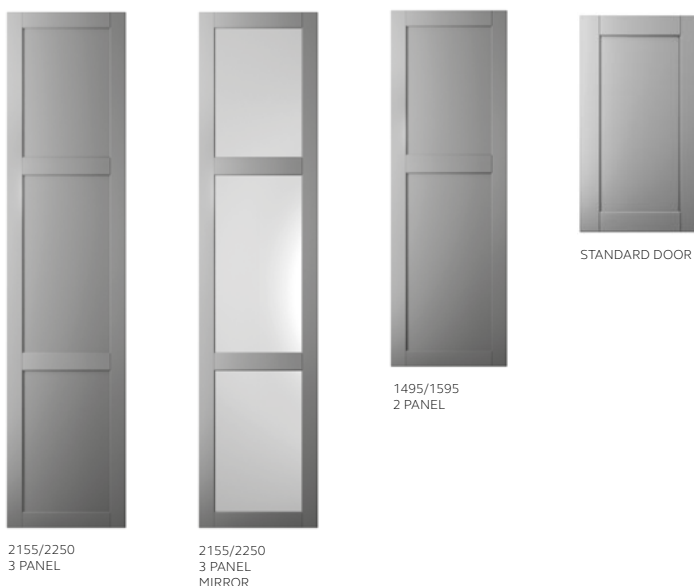

STANDARD DRAWERFRONTS & DOORS

- 140 x 297 slab
- 140 x 397 slab
- 140 x 447 slab
- 140 x 497 slab
- 140 x 797 slab
- 140 x 897 slab
- 140 x 997 slab
- 215 x 397
- 215 x 447
- 215 x 497
- 215 x 797
- 215 x 897
- 215 x 997
- 283 x 497
- 283 x 797
- 283 x 897
- 283 x 997
- 355 x 497
- 355 x 797
- 355 x 897
- 355 x 997
- 450 x 397
- 450 x 447
- 450 x 497
- 570 x 297
- 570 x 397
- 570 x 447
- 570 x 497
- 715 x 297
- 715 x 347
- 715 x 397
- 715 x 447
- 715 x 497
- 1495 x 397 with 1 cross rail
- 1495 x 447 with 1 cross rail
- 1495 x 497 with 1 cross rail
- 1595 x 397 with 1 cross rail
- 1595 x 447 with 1 cross rail
- 1595 x 497 with 1 cross rail
- 2155 x 397 with 2 cross rails
- 2155 x 447 with 2 cross rails
- 2155 x 497 with 2 cross rails
- 2250 x 397 with 2 cross rails
- 2250 x 447 with 2 cross rails
- 2250 x 497 with 2 cross rails
- 2155 x 497 mirrored door with 2 cross rails
- 2250 x 497 mirrored door with 2 cross rails

STANDARD DOORS

STANDARD ACCESSORIES