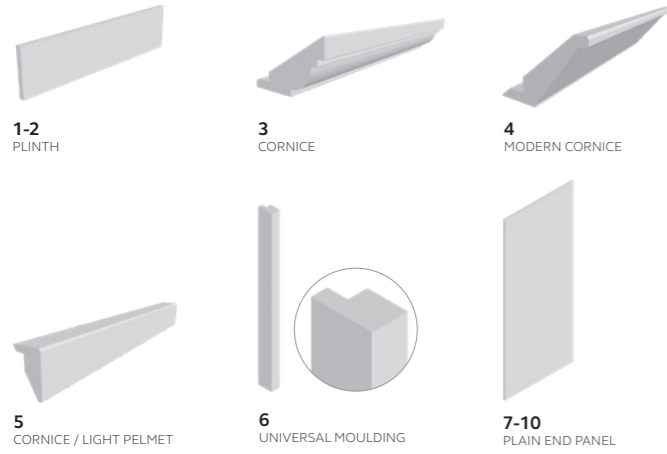

LEAD TIMES EXCLUDING DELIVERY (WORKING DAYS)

FINISH	STANDARD PRODUCTS	MADE TO ORDER PANELS
Foil ex-stock colours	EX	10

EX-STOCK COLOURS & PREFIX CODES

Cashmere	KNCE + Code
Light Grey	KNLG + Code
Porcelain	KNPN + Code

WARDROBE DOOR DESIGNS

2155/2250
3 PANEL

2155/2250
3 PANEL
MIRROR

SHAKER
DOOR

KENSINGTON

STANDARD ACCESSORIES

CODE	DESCRIPTION
1 prefix-PLINTH1003100	bedroom plinth: 100 x 3100 x 18
2 prefix-PLINTH	plinth: 150 x 3100 x 16
3 prefix-CORNICE	cornice: 51 x 3000 x 79
4 prefix-MODERNCORNICE	modern cornice: 74 x 3100 x 101
5 prefix-CORPEL	cornice/light pelmet: 55 x 3000 x 35
6 prefix-UNIMOULDING	universal moulding : 35 x 3050 x 60
7 prefix-18MM900650PANEL	plain end panel: 900 x 650 x 18 *
8 prefix-18MM1200420PAN	plain end panel: 1200 x 420 x 18 *
9 prefix-18MMPLNENDPANEL	plain end panel: 2430 x 650 x 18 *
10 prefix-18MM2450910PAN	plain end panel: 2430 x 910 x 18 *

* Grain runs up and down height of panels.