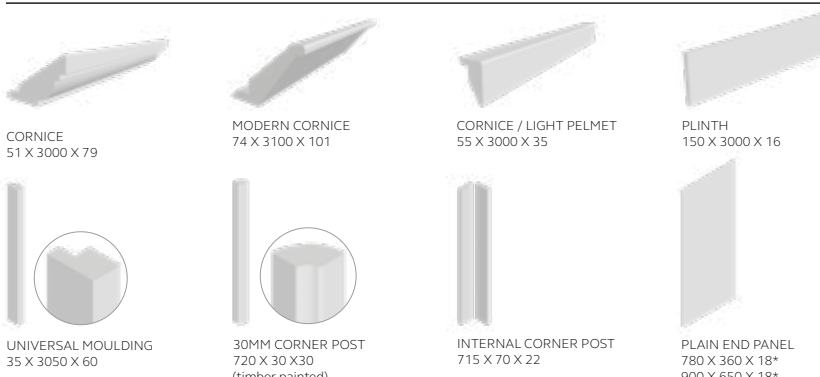

STANDARD ACCESSORIES

CORNICE 51 X 3000 X 79   MODERN CORNICE 74 X 3100 X 101   CORNICE / LIGHT PELMET 55 X 3000 X 35   PLINTH 150 X 3000 X 16
UNIVERSAL MOULDING 35 X 3050 X 60   30MM CORNER POST 720 X 30 X 30 (timber painted)   INTERNAL CORNER POST 715 X 70 X 22   PLAIN END PANEL 780 X 360 X 18* 900 X 650 X 18* 910 X 2430 X 18** 960 X 360 X 18* 2430 X 650 X 18*

* Grain runs up and down height of panels.
** Grain runs horizontally.