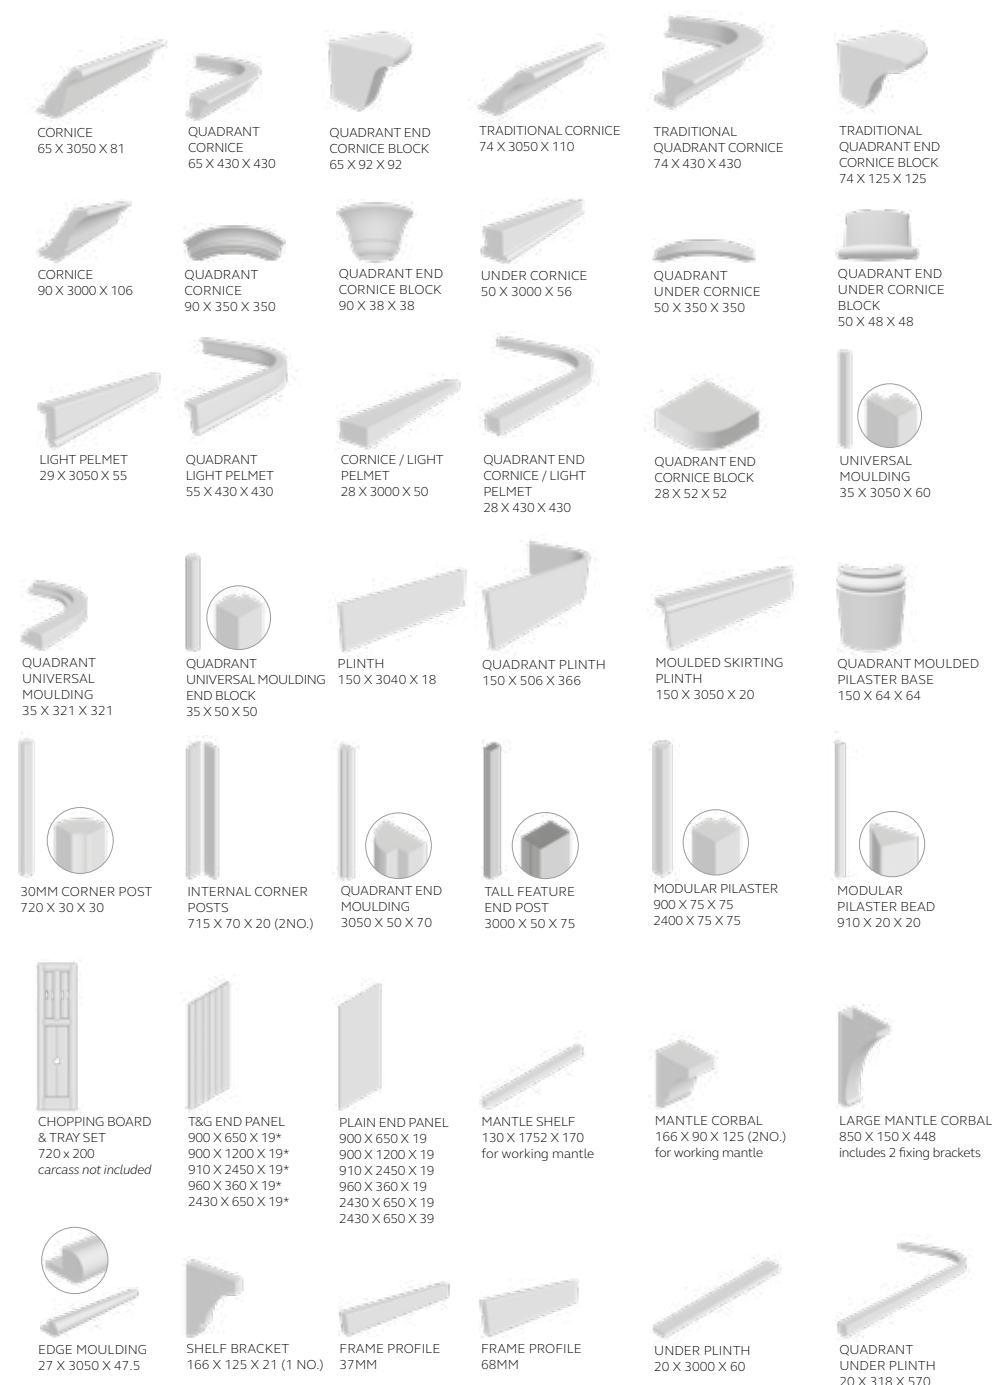

DOOR SPECIFICATION

Description	5 piece shaker with double step profile
Finish	Ash painted or sanded
Frame material	Ash
Centre panel material	Veneered centre panel
Door thickness	21mm
Frame width	78mm (59mm + 19mm double step)
Edge colour	As face
Reverse colour	As face

LEAD TIMES EXCLUDING DELIVERY (WORKING DAYS)

FINISH	STANDARD PRODUCT
Sanded Ash	EX
Paint to order standard colours	10
Colour match service	20

STANDARD DRAWERFRONTS & DOORS

- 115 x 596 slab
- 140 x 296 slab
- 140 x 396 slab
- 140 x 446 slab
- 140 x 496 slab
- 140 x 596 slab
- 140 x 796 slab
- 140 x 896 slab
- 140 x 996 slab
- 175 x 396 slab
- 175 x 496 slab
- 175 x 596 slab
- 140 x 296
- 140 x 396
- 140 x 446
- 140 x 496
- 140 x 596
- 140 x 796
- 140 x 896
- 140 x 996
- 175 x 396
- 175 x 496
- 175 x 596
- 283 x 496
- 283 x 596
- 283 x 796
- 283 x 896
- 283 x 996
- 355 x 496
- 355 x 496 plain frame
- 355 x 596
- 355 x 796
- 355 x 896
- 355 x 996
- 450 x 596
- 495 x 396
- 495 x 596
- 570 x 296
- 570 x 396
- 570 x 446
- 570 x 496
- 570 x 596
- 645 x 596
- 715 x 146 slab
- 715 x 146
- 715 x 256
- 715 x 296
- 715 x 272
- 715 x 272 pair
- 715 x 314
- 715 x 314 pair
- 715 x 320 quadrant door
- 715 x 346
- 715 x 396
- 715 x 396
- 715 x 446
- 715 x 496
- 715 x 496 plain frame
- 715 x 546
- 715 x 596
- 825 x 596
- 895 x 296
- 895 x 346
- 895 x 396
- 895 x 446
- 895 x 496
- 895 x 596
- 980 x 596
- 1215 x 296
- 1215 x 496 plain frame
- 1245 x 296
- 1245 x 396
- 1245 x 446
- 1245 x 496
- 1245 x 596
- 1425 x 596
- 1965 x 296 with 2 cross rails
- 1965 x 396 with 2 cross rails
- 1965 x 496 with 2 cross rails
- 1965 x 596 with 2 cross rails

STANDARD DOORS

STANDARD DOOR PLAIN FRAME includes clear glass QUADRANT DOOR SLAB DRAWERFRONT

STANDARD ACCESSORIES

* The T&G grooving and the timber grain run up and down the panel height.

SANDED

PAINT TO ORDER STANDARD COLOURS