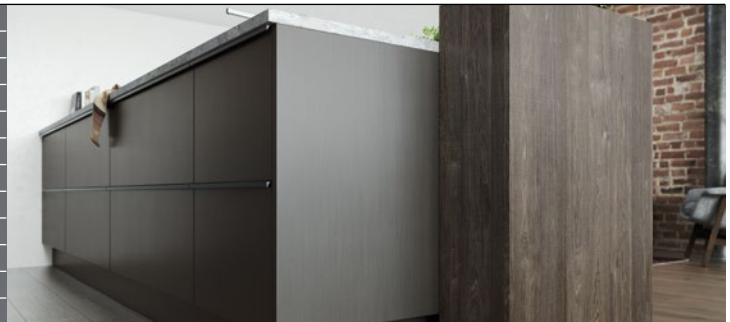

115 x 597
140 x 297
140 x 397
140 x 447
140 x 497
140 x 597
140 x 797
140 x 897
140 x 997
175 x 397
175 x 497
175 x 597
283 x 497
283 x 597
283 x 797
283 x 897
283 x 997
355 x 497
355 x 597
355 x 797
355 x 897
355 x 997
450 x 597
495 x 597
570 x 297
570 x 397
570 x 447
570 x 497
570 x 597
645 x 597
715 x 147
715 x 257
715 x 267
715 x 275
715 x 275 pair
715 x 297
715 x 315
715 x 315 pair
715 x 347
715 x 397
715 x 447
715 x 497
715 x 547
715 x 597
895 x 297
895 x 397
895 x 447
895 x 497
895 x 597
980 x 597
1245 x 297
1245 x 397
1245 x 497
1245 x 597
1965 x 497
1965 x 597

STANDARD DOOR

SPECIAL SIZES ARE AVAILABLE MADE TO ORDER. PLEASE REFER TO THE CURRENT PRICE LIST FOR **(h)** & **(w)** LIMITATIONS.

* Veneers are randomly selected and therefore, each door will be different in grain structure and can have variation in colour. There will be a variation in grain structure from door to door, with light and dark areas merging to enhance its realistic appearance. The application of a stain will usually emphasise this variation.

** The door has an A side and a B side, each side having a noticeable grain difference.

STANDARD ACCESSORIES

HANDLELESS DOORS & ACCESSORIES

160 x 297
160 x 397
160 x 447
160 x 497
160 x 597
160 x 797
160 x 897
160 x 997
325 x 497
325 x 597
325 x 797
325 x 897
325 x 997
490 x 297
490 x 397
490 x 447
490 x 497
490 x 597
685 x 147
685 x 297
685 x 315
685 x 315 pair
685 x 347
685 x 397
685 x 447
685 x 497
685 x 597