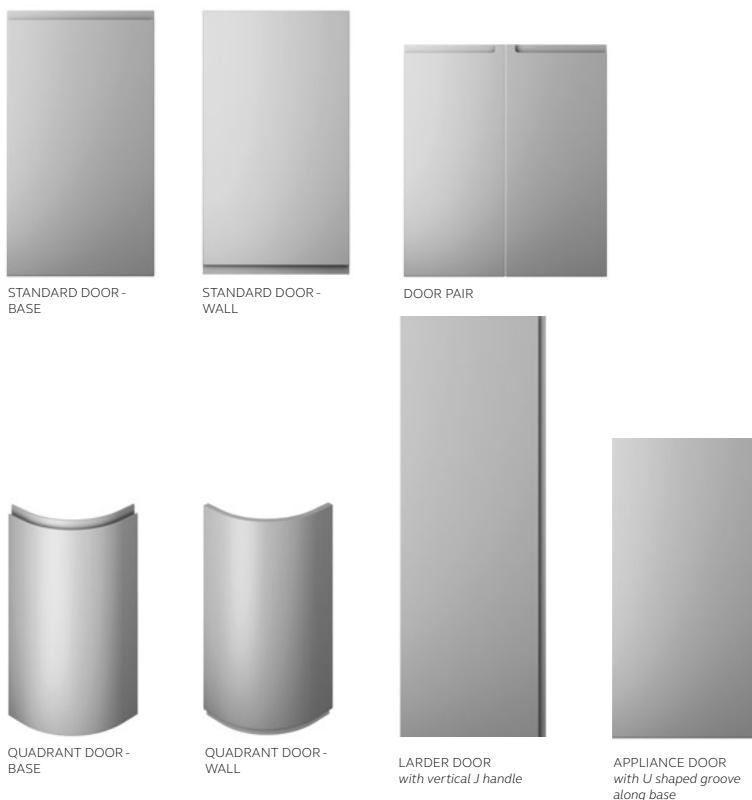

STANDARD DRAWERFRONTS & DOORS

- 115 x 597 slab
- 140 x 297
- 140 x 397
- 140 x 447
- 140 x 497
- 140 x 597
- 140 x 797
- 140 x 897
- 140 x 997
- 175 x 397
- 175 x 497
- 175 x 597
- 283 x 497
- 283 x 597
- 283 x 797
- 283 x 897
- 283 x 997
- 355 x 497
- 355 x 597
- 355 x 797
- 355 x 897
- 355 x 997
- 450 x 597
- 495 x 597
- 570 x 297
- 570 x 397
- 570 x 447
- 570 x 497
- 570 x 597
- 645 x 597
- 715 x 147
- 715 x 257
- 715 x 271 pair
- 715 x 297
- 715 x 311 pair
- 715 x 347
- 715 x 397
- 715 x 447
- 715 x 497
- 715 x 547
- 715 x 597
- 895 x 297
- 895 x 347
- 895 x 397
- 895 x 447
- 895 x 497
- 895 x 597
- 980 x 597
- 1245 x 297
- 1245 x 397
- 1245 x 447
- 1245 x 497
- 1245 x 597
- 1245 x 597 appliance door
- 1965 x 497 larder door with vertical handle
- 1965 x 597 larder door with vertical handle
- 715 x 320 quadrant door for wall and base units

STANDARD DOORS