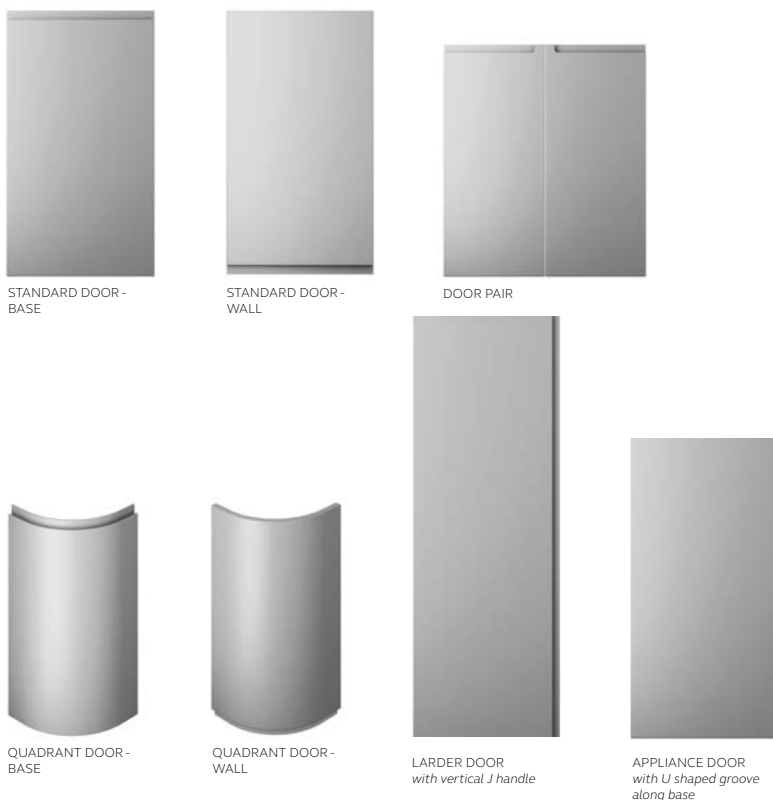

STANDARD DRAWERFRONTS & DOORS

- 115 x 597 slab
- 140 x 297
- 140 x 397
- 140 x 447
- 140 x 497
- 140 x 597
- 140 x 797
- 140 x 897
- 140 x 997
- 175 x 397
- 175 x 497
- 175 x 597
- 283 x 497
- 283 x 597
- 283 x 797
- 283 x 897
- 283 x 997
- 355 x 497
- 355 x 597
- 355 x 797
- 355 x 897
- 355 x 997
- 450 x 597
- 495 x 597
- 570 x 297
- 570 x 397
- 570 x 447
- 570 x 497
- 570 x 597
- 645 x 597
- 715 x 147
- 715 x 257
- 715 x 271 pair
- 715 x 297
- 715 x 311 pair
- 715 x 347
- 715 x 397
- 715 x 447
- 715 x 497
- 715 x 547
- 715 x 597
- 895 x 297
- 895 x 347
- 895 x 397
- 895 x 447
- 895 x 497
- 895 x 597
- 980 x 597
- 1245 x 297
- 1245 x 397
- 1245 x 447
- 1245 x 497
- 1245 x 597
- 1245 x 597 appliance door
- 1965 x 497 larder door with vertical handle
- 1965 x 597 larder door with vertical handle
- 715 x 320 quadrant door for wall and base units

STANDARD DOORS