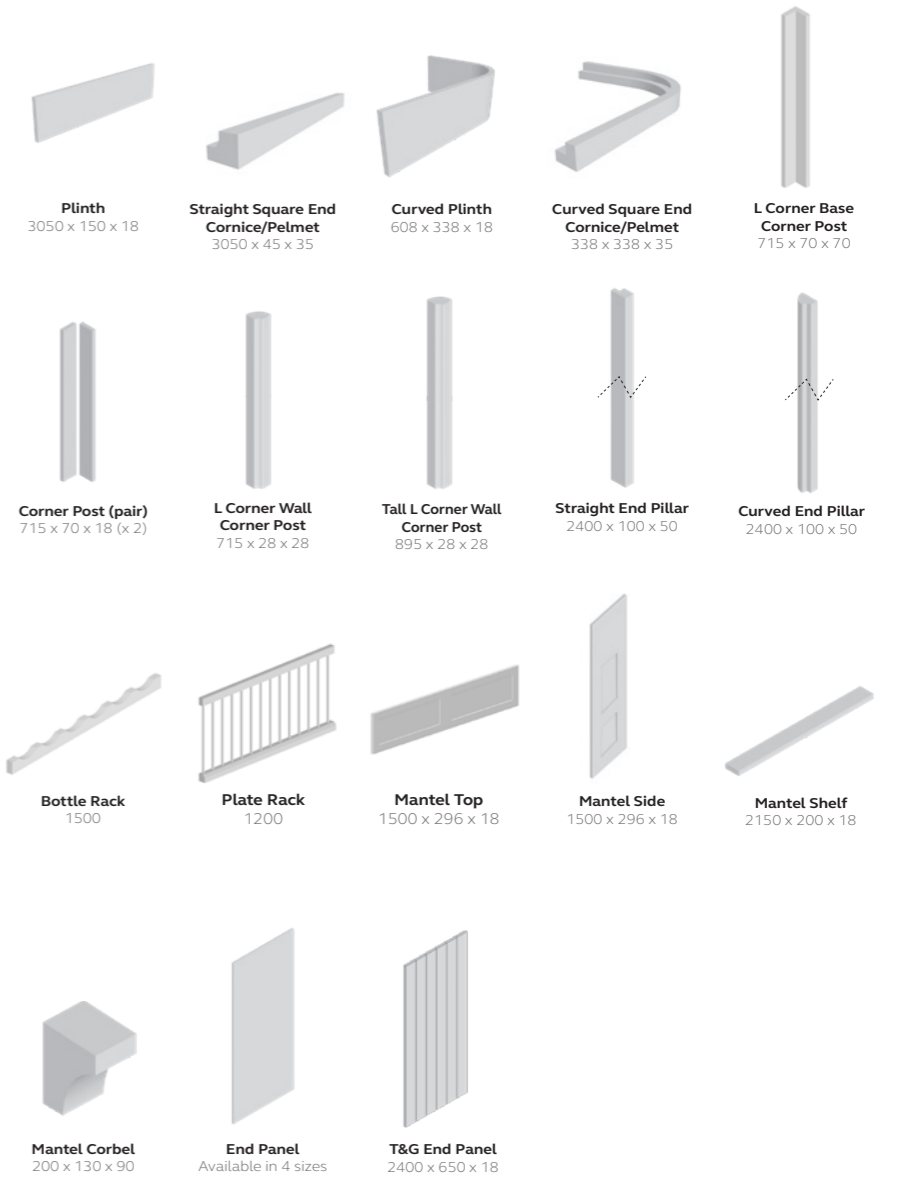

STANDARD ACCESSORIES

CODE	DESCRIPTION
prefix-PLINTH	plinth, 3050 x 150 x 18
prefix-CORNICESQ	straight square end cornice/pelmet, 3050 x 45 x 35
prefix-CURVEPLINTH	curved plinth, 608 x 338 x 18
prefix-CURVECORNICES	curved square end cornice/pelmet, 338 x 338 x 35
prefix-CBASECPOST	L corner base corner post, 715 x 70 x 70
prefix-CORNERPOST	corner post (pair), 715 x 70 x 18
prefix-CWALLCPOST	L corner wall corner post, 715 x 28 x 28
prefix-TCWALLCPOST	tall l corner wall corner post, 895 x 28 x 28
prefix-PILLAR	straight end pillar, 2400 x 100 x 50
prefix-RENDPILLAR	curved end pillar, 2400 x 100 x 50
prefix-BOTTLE	bottle rack, 1500
prefix-PLATE120	plate rack, 1200
prefix-MANTELTOP	mantel top, 1500 x 296 x 18
prefix-MANTELSIDE	mantel side, 1500 x 296 x 18
prefix-MANTELSHELF	mantel shelf, 2150 x 200 x 18
prefix-MANTELKBT	mantle corbel, 200 x 130 x 90
prefix-MANTELKIT	mantle kit - includes 1 x top, 2 x sides, 1 x shelf & 2 x corbels
prefix-792X350X18MMEP	wall end panel, 792 x 350 x 18
prefix-900X650X18MMEP	base end panel, 900 x 650 x 18
prefix-990X375X18MMEP	tall wall end panel, 990 x 375 x 18
prefix-2400X650X18MMEP	tall end panel, 2400 x 650 x 18
prefix-2400X650X18MMTG	t&g tall end panel, 2400 x 650 x 18 (t&g runs in 2400 direction)

End panels: All T&G end panels are plain on the reverse.