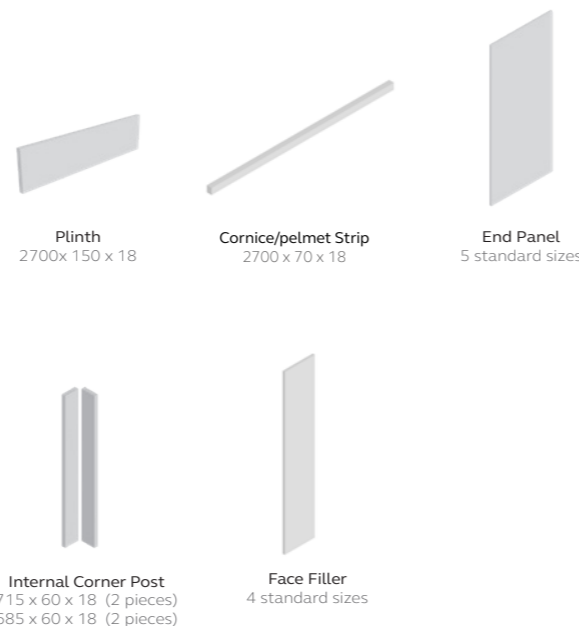

* Handleless sizes

CODE	DESCRIPTION
prefix-98059	980 x 596
prefix-124529	1245 x 296
prefix-124539	1245 x 396
prefix-124544	1245 x 446
prefix-124549	1245 x 496
prefix-124559	1245 x 596
prefix-142529	1425 x 296
prefix-142539	1425 x 396
prefix-142544	1425 x 446
prefix-142549	1425 x 496
prefix-142559	1425 x 596
prefix-196529	1965 x 296
prefix-196539	1965 x 396
prefix-196549	1965 x 496
prefix-196559	1965 x 596
prefix-214529	2145 x 296
prefix-214539	2145 x 396
prefix-214549	2145 x 496
prefix-214559	2145 x 596

MADE TO ORDER - SPECIAL SIZES

Details for special sizes are available in the TKC Select Ranges Price List

ACCESSORIES

CODE	DESCRIPTION
prefix-PLINTH	150 x 2700 x 18 plinth (edged two long)
prefix-CORNICE	18 x 2700 x 70 cornice/pelmet (edged two long)
prefix-6851200PANEL	685 x 1200 x 18 breakfast bar panel
prefix-760375PANEL	760 x 375 x 18 wall end panel
prefix-940375PANEL	940 x 375 x 18 wall end panel
prefix-900650PANEL	900 x 650 x 18 base end panel
prefix-2400650PANEL	2400 x 650 x 18 tall end panel
prefix-9002400PANEL	900 x 2400 x 18 breakfast bar panel
prefix-CPOSTPAIR715	715 x 60 x 18 internal corner post (2 pieces)
prefix-CPOSTPAIR685	685 x 60 x 18 internal corner post (2 pieces)
prefix-FILLER685	685 x 100 x 18 face filler
prefix-FILLER715	715 x 100 x 18 face filler
prefix-FILLER895	895 x 100 x 18 face filler
prefix-FILLER1965	1965 x 100 x 18 face filler
prefix-FILLER2145	2145 x 100 x 18 face filler