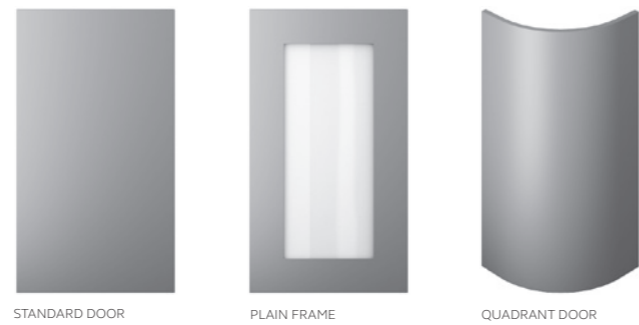

STANDARD DOOR DESIGNS