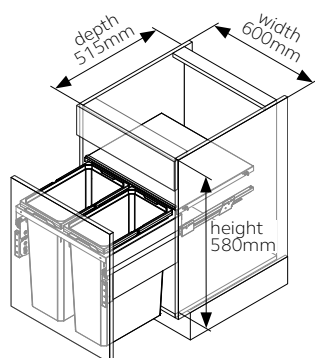

44 + 44 LITRE LAVA GREY & LIGHT GREY

ALL KITS INCLUDE:

1 no. powder coated metal lid (acts as shelf)
1 no. pull-out bin frame
Waste bin unit(s)
1 set of over-extension runners for side fixing to cabinets and door (soft-close)

1 set of side panels
Front bracket and cover plates
Screwbag