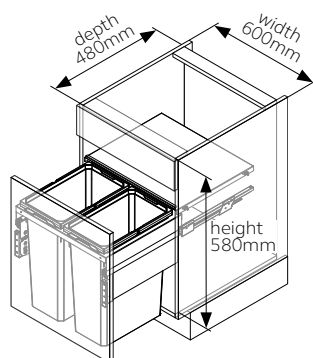

44 + 44 LITRE LAVA GREY & LIGHT GREY

ALL KITS INCLUDE:

1 no. powder coated metal lid (acts as shelf)
1 no. pull-out bin frame
Waste bin unit(s)
1 set of over-extension runners for side fixing to cabinets and door (soft-close)

1 set of side panels
Front bracket and cover plates
Screwbag