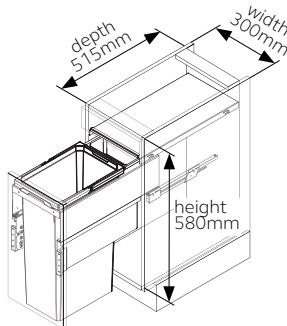

1 set of side panels
Front bracket and cover plates
Screwbag

PULL-OUT BINS

VS ENVI® Space XX Pro

Lava Grey 600 cabinet width, 44 + 44L **Photo: Vauth-Sagel**

SPECIFICATION

Cabinet width(s): 300mm, 400mm, 450mm, 500mm and 600mm

Minimum installation depth: min. 515mm

Minimum installation height: min. 580mm

Runners: Grass Nova Pro synchronised, over extension

Soft-Close: Integrated soft and self-closing

Load capacity: up to 91 litres

FITTING INSTRUCTIONS

Fitting instructions are included with each pack and can also be downloaded from the Storage & Bins category listed on: uform.co.uk

VS ENVI® Space XX Pro 300 LAVA GREY & LIGHT GREY

CODE	DESCRIPTION	CABINET WIDTH	CAPACITY
INBN-30033515ESPLAVA	VS ENVI® Space XX, 1 x 32L bin and 1.2L box	300mm	33.2litre
INBN-30033515ESPLG	VS ENVI® Space XX, 1 x 32L bin and 1.2L box	300mm	33.2litre