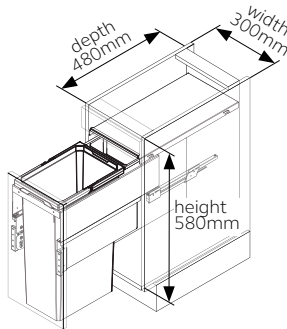

PULL-OUT BINS

VS ENVI® Space XX Pro S

Lava Grey 600 cabinet width, 44 + 44L **Photo: Vauth-Sagel**

SPECIFICATION

Cabinet width(s): 300mm, 400mm, 450mm, 500mm and 600mm

Minimum installation depth: min. 480mm

Minimum installation height: min. 580mm

Runners: Grass Nova Pro synchronised, over extension

Soft-Close: Integrated soft and self-closing

Load capacity: up to 88 litres

Finish: Lava Grey and Light Grey

BENEFITS

CODE	DESCRIPTION	CABINET WIDTH	CAPACITY
INBN-30033ENVISPLAVA	VS ENVI® Space XX, 1 x 32L bin and 1.2L box	300mm	33.2litre
INBN-30033ENVISPLG	VS ENVI® Space XX, 1 x 32L bin and 1.2L box	300mm	33.2litre

32 + 1.2 LITRE LAVA GREY & LIGHT GREY