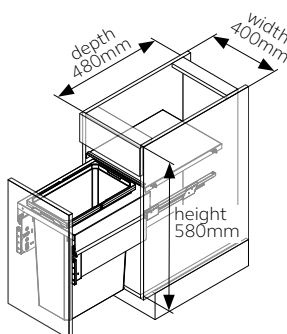

44 LITRE LAVA GREY & LIGHT GREY