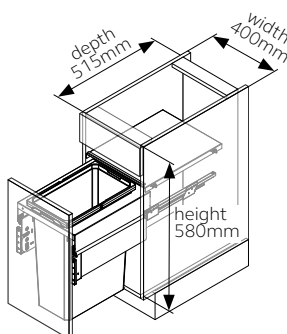

44 LITRE LAVA GREY & LIGHT GREY