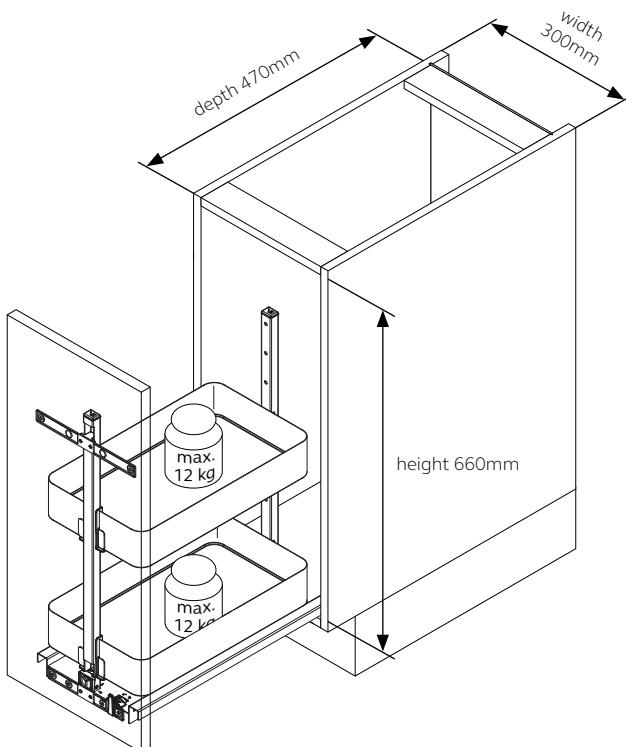

BASE PULL-OUTS VS SUB[®] Larder

PLANERO LAVA

SPECIFICATION

Cabinet width(s): 300mm

Minimum installation depth: 470mm

Minimum installation height: 660mm

Runners: Grass Nova Pro, full extension

Soft-Close: Integrated soft and self-closing

No. of shelves: 2

Height adjustable shelves: Yes

Load capacity: 24kg (12kg per shelf)

Design variants: Saphir Platinum, Premea Platinum/White, Premea Lava and Planero Lava

BENEFITS

- ✓ **Save Saving** - flexible storage solution making optimal use of narrow spaces
- ✓ **Front fixed** - open the pull-out and the items come to you
- ✓ **Ease of access** - full visibility and access to items from both sides
- ✓ **Unhanded installation** - 2 base mounted runners
- ✓ **Tool-free connection** - toolless assembly of the pull-outs onto the runners
- ✓ **Secure shelf clips** - ensures no rattling and less movement of items during operation
- ✓ **3D front adjustment** - enables easy alignment of the door in every direction
- ✓ **Retrofit ready** - can be installed in existing cabinetry without removing the worktop

FITTING INSTRUCTIONS

Fitting instructions are included with each pack and can also be downloaded from the Storage & Bins category listed on: uform.co.uk

CABINET DIMENSIONS

CABINET WIDTH	MIN. INTERNAL WIDTH	MIN. CAB DEPTH	MIN. CAB HEIGHT
300mm	260mm	470mm	660mm

VS SUB® Larder SAPHIR PLATINUM

CODE	DESCRIPTION	CABINET WIDTH
INSS-300SSPOPLATSAPH	VS SUB® Larder 300mm base pull-out	300mm

SAPHIR PLATINUM
Powder coated Platinum rail with
Platinum mesh wire

VS SUB® Larder PREMEA PLATINUM/WHITE