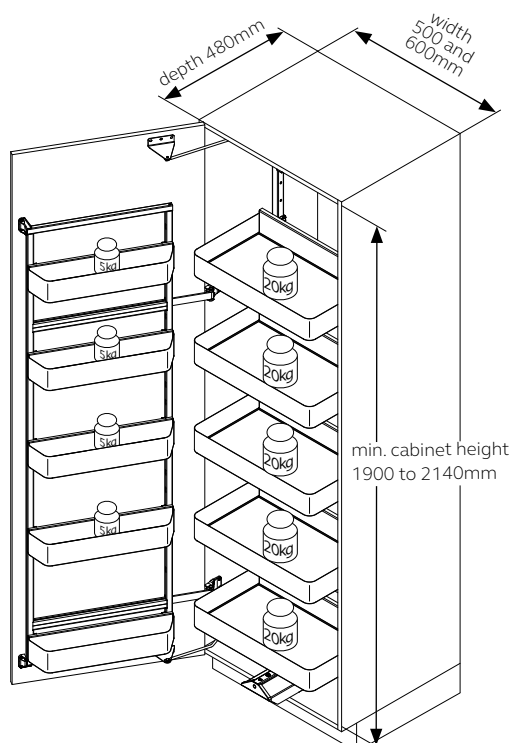

### SPECIFICATION

- Cabinet width(s):** 500mm and 600mm
- Minimum installation depth:** min. 480mm
- Minimum internal cabinet height:** 1900 to 2140mm
- Soft-Close:** Integrated soft & self closing
- No. of shelves:** 5 (cabinet), 5 (door)
- Height adjustable shelves:** Yes
- Load capacity:** Cabinet 100kg (20kg per tray) | Door 25kg (5kg per tray)
- Design variants:** Premea Platinum/White, Premea Lava and Planero Lava

### BENEFITS

- ✓ **Ease of access** – storage in both the cabinet and on the door
- ✓ **Door attached** – open the door and the whole unit comes to you
- ✓ **Complete visibility** – all shelves open simultaneously to easily locate items
- ✓ **Height adjustable shelves** – to tailor arrangement of different storage items
- ✓ **Customisable height adjustment** – frame adjusts to suit 1970mm or 2150mm tall units
- ✓ **Support arms** – additional support arms offer extra support between cabinet & door
- ✓ **Unhanded installation** – no need to worry about left or right hand codes
- ✓ **Ease of fitting** – Toolless assembly between frame & base runner and driver & support frame
- ✓ **Retrofit ready** – can be installed in existing cabinetry

### CABINET DIMENSIONS

| CAB WIDTH | INSTALLATION DEPTH | INTERNAL CAB HEIGHT |
|-----------|--------------------|---------------------|
| 500mm     | 480mm              | 1900-2140mm         |
| 600mm     | 480mm              | 1900-2140mm         |