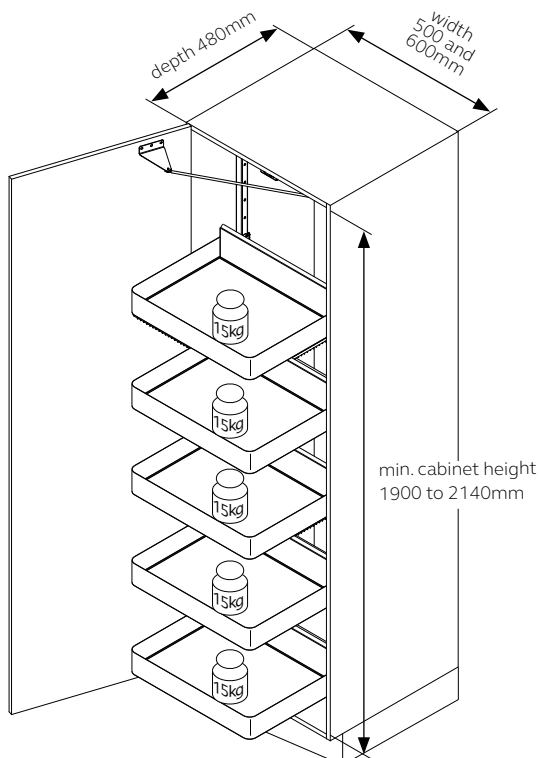

TALL LARDER PULL-OUTS

VS TAL® Gate

PLANERO LAVA

Photo: Vauth-Sagel

SPECIFICATION

Cabinet width(s): 500mm and 600mm

Minimum installation depth: 480mm

Minimum internal cabinet height: 1900 to 2140mm

Soft-Close: No

No. of shelves: 5

Height adjustable shelves: Yes

Load capacity: 75kg (15kg per shelf)

Design variants: Premea Platinum/White, Premea Lava and Planero Lava

BENEFITS

- ✓ **Optimal use of space** – large storage capacity suitable for jars, bottles and dry goods
- ✓ **Door attached** – open the door and the whole unit comes to you
- ✓ **Complete visibility** – all shelves open simultaneously to easily locate items
- ✓ **Height adjustable shelves** – to tailor arrangement of different storage items
- ✓ **Top and base runners** for maximum stability
- ✓ **Customisable height adjustment** – frame adjusts to suit 1970mm or 2150mm tall units
- ✓ **Unhanded installation** – no need to worry about left or right hand codes
- ✓ **Ease of fitting** – Toolless assembly of frame on base runner and on the driver & support frame
- ✓ **Retrofit ready** – can be installed in existing cabinetry

FITTING INSTRUCTIONS

Fitting instructions are included with each pack and can also be downloaded from the Storage & Bins category listed on: uform.co.uk

CABINET DIMENSIONS

CAB WIDTH	INSTALLATION DEPTH	INTERNAL CAB HEIGHT
500mm	480mm	1900-2140mm
600mm	480mm	1900-2140mm

NB. TAL® Gate extends to suit either 1970 or 2150mm high cabinets

VS TAL® Gate PREMEA PLATINUM/WHITE

CODE	DESCRIPTION	CABINET WIDTH
INSS-500TGPOWHPREM	500mm VS TAL® Gate Larder pull-out	500mm
INSS-600TGPOWHPREM	600mm VS TAL® Gate Larder pull-out	600mm