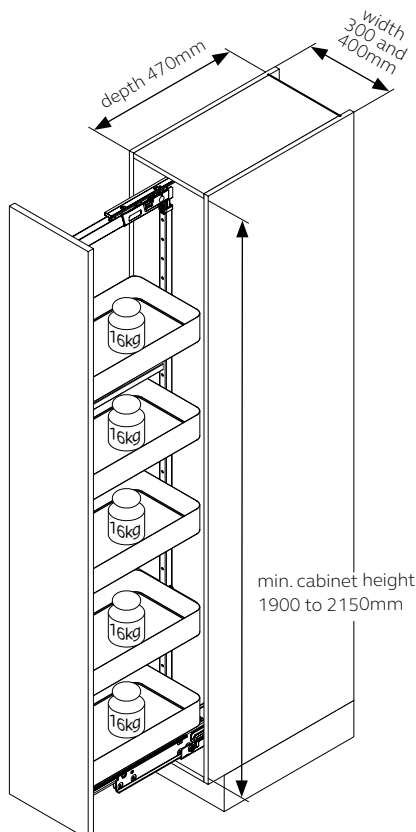

TALL LARDER PULL-OUTS VS TAL® Larder

PLANERO LAVA

Photo: Vauth-Sagel

SPECIFICATION

- Cabinet width(s):** 300mm and 400mm
- Minimum installation depth:** 470mm
- Minimum internal cabinet height:** 1900 to 2140mm
- Soft-Close:** Integrated soft and self-closing as standard
- Power assisted opening:** available to order separately
- Runners:** patented synchronised, full extension runner system
- No. of shelves:** 5
- Height adjustable shelves:** Yes
- Load capacity:** 80kg (16kg per shelf)
- Design variants:** Saphir Platinum, Premea Platinum/White, Premea Lava and Planero Lava

BENEFITS

- ✓ **Front fixed** – open the door and the items come to you
- ✓ **Ease of access** – full extension of unit allows 100% visibility and access from both sides
- ✓ **Power assisted opening** (add on) – larder opens automatically with one gentle pull
- ✓ **Integrated soft and self-closing** – smooth and silent motion with no rattling of items
- ✓ **Size flexibility** – frame height adjusts to suit 1970mm or 2150mm tall units
- ✓ **Unhanded installation** – base runners, central upper and lower guide rails
- ✓ **Ease of fitting** – self-locking system for tool-free installation of frame into runners
- ✓ **Secure shelf clips** – ensures no rattling and less movement of items during operation
- ✓ **3D front adjustment** – enables easy alignment of the door in every direction
- ✓ **Retrofit ready** – can be installed in existing cabinetry

CABINET DIMENSIONS

CAB WIDTH	INSTALLATION DEPTH	INTERNAL CAB HEIGHT
300mm	470mm	1900-2140mm
400mm	470mm	1900-2140mm

NB. TAL® Larder extends to suit either 1970 or 2150mm high cabinets

VS TAL® Larder SAPHIR PLATINUM

CODE	DESCRIPTION	CABINET WIDTH
INSS-300TLPOPLATSAPH	300mm VS TAL® Larder pull-out	300mm
INSS-400TLPOPLATSAPH	400mm VS TAL® Larder pull-out	400mm

SAPHIR PLATINUM
Powder coated Platinum rail with
Platinum mesh wire