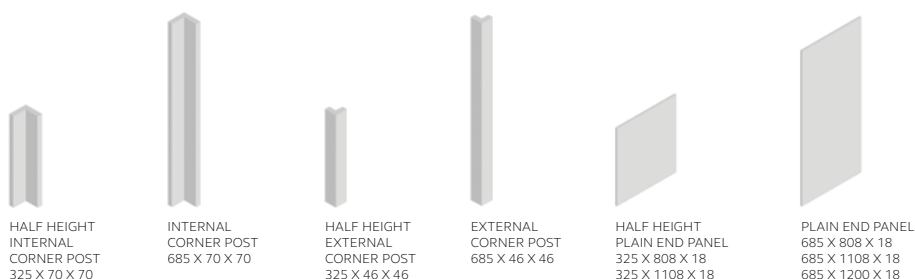

LEAD TIMES EXCLUDING DELIVERY (WORKING DAYS)

FINISH	STANDARD PRODUCT
Primed	EX
Paint to order standard colours	10
Colour match service	15

HANDLELESS DOORS & ACCESSORIES

160 x 497
160 x 597
160 x 797
160 x 897
160 x 997
160 x 1197
325 x 497
325 x 597
325 x 797
325 x 897
325 x 997
325 x 1197
490 x 597
685 x 147
685 x 297
685 x 315
685 x 315 pair
685 x 347
685 x 397
685 x 447
685 x 497
685 x 597