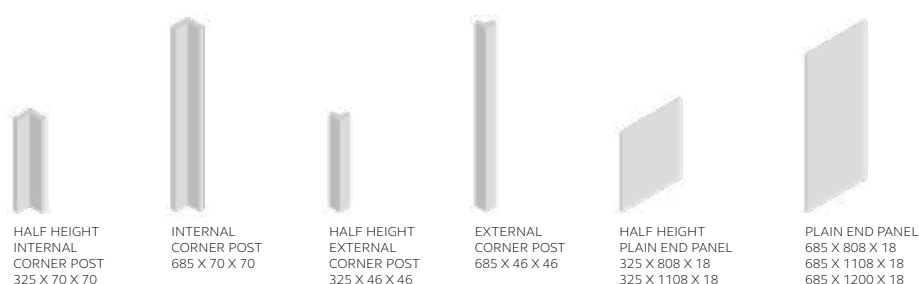

HANDLELESS DOORS & ACCESSORIES

160 x 497
160 x 597
160 x 797
160 x 897
160 x 997
160 x 1197
325 x 497
325 x 597
325 x 797
325 x 897
325 x 997
325 x 1197
490 x 597
685 x 147
685 x 297
685 x 315
685 x 315 pair
685 x 347
685 x 397
685 x 447
685 x 497
685 x 597