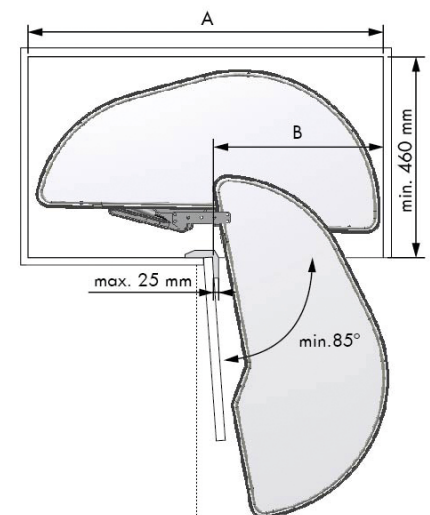

CORNER STORAGE

ARCO COMPACT

ORDER ONLINE | TEL: 028 7965 1650
ONLINE.UFORM.CO.UK | FAX: 028 7965 1652

FEATURES

- **Rail design / finish** - Chrome round wire rails with white non-slip base.
- **Accessibility** - Access to the full contents of units in hard-to-reach corners.
- **Tray movement** - Each tray swings out of the cabinet fully and independently.
- **Easy installation** - Simply screw the fixing pole to the base and top panel.
- **Internal height** - Arco's telescopic axis adjusts to internal cabinet heights of 620 - 780mm.
- **Each tray is height adjustable.**
- **Available for use with 4 door sizes** - 400/450/500/600mm.
- **Certified and tested to 40,000 cycles.**
- **Available in 2 functions** - Standard or Soft-open & Soft-close.

LOAD CAPACITY: 20kg each tray

FITTING: Fitting instructions included with each pack and can also be downloaded from: uform.co.uk/internal-solutions/corner-storage

SIZE SPECIFICATIONS

SIZE	A	B
400	min. 760mm	min. 360mm
450	min. 860mm	min. 410mm
500	min. 960mm	min. 460mm
600	min. 960mm	min. 560mm

ARCO COMPACT STANDARD (BRAKE SYSTEM)

CODE	TYPE	CABINET WIDTH	DOOR SIZE	FINISH
INSS-400LCPBSWHAR	Left Hand	min 760mm	400mm	Chrome & White
INSS-400RCPBSWHAR	Right Hand	min 760mm	400mm	Chrome & White
INSS-450LCPBSWHAR	Left Hand	min 860mm	450mm	Chrome & White
INSS-450RCPBSWHAR	Right Hand	min 860mm	450mm	Chrome & White
INSS-500LCPBSWHAR	Left Hand	min 960mm	500mm	Chrome & White
INSS-500RCPBSWHAR	Right Hand	min 960mm	500mm	Chrome & White
INSS-600LCPBSWHAR	Left Hand	min 960mm	600mm	Chrome & White
INSS-600RCPBSWHAR	Right Hand	min 960mm	600mm	Chrome & White

ARCO COMPACT SOFT OPENING & CLOSING