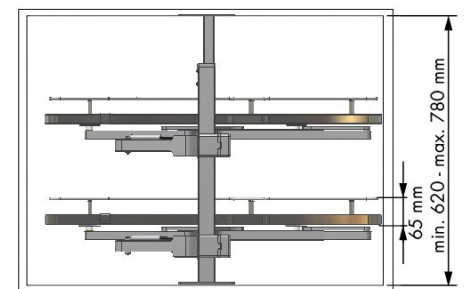

CORNER STORAGE

ARCO COMPACT

ORDER ONLINE | TEL: 028 7965 1650
ONLINE.UFORM.CO.UK | FAX: 028 7965 1652

FEATURES

- **Rail design / finish** - Chrome round wire rails with white non-slip base.
- **Accessibility** - Access to the full contents of units in hard-to-reach corners.
- **Tray movement** - Each tray swings out of the cabinet fully and independently.
- **Easy installation** - Simply screw the fixing pole to the base and top panel.
- **Internal height** - Arco's telescopic axis adjusts to internal cabinet heights of 620 - 780mm.
- **Each tray is height adjustable.**
- **Available for use with 4 door sizes** - 400/450/500/600mm.
- **Certified and tested to 40,000 cycles.**
- **Available in 2 functions** - Standard or Soft-open & Soft-close.

LOAD CAPACITY: 20kg each tray

FITTING: Fitting instructions included with each pack and can also be downloaded from: uform.co.uk/internal-solutions/corner-storage

SIZE SPECIFICATIONS

SIZE	A	B
400	min. 760mm	min. 360mm
450	min. 860mm	min. 410mm
500	min. 960mm	min. 460mm
600	min. 960mm	min. 560mm

ARCO COMPACT STANDARD (BRAKE SYSTEM)

CODE	TYPE	CABINET WIDTH	DOOR SIZE	FINISH
INSS-400LCPBSWHAR	Left Hand	min 760mm	400mm	Chrome & White
INSS-400RCPBSWHAR	Right Hand	min 760mm	400mm	Chrome & White
INSS-450LCPBSWHAR	Left Hand	min 860mm	450mm	Chrome & White
INSS-450RCPBSWHAR	Right Hand	min 860mm	450mm	Chrome & White
INSS-500LCPBSWHAR	Left Hand	min 960mm	500mm	Chrome & White
INSS-500RCPBSWHAR	Right Hand	min 960mm	500mm	Chrome & White
INSS-600LCPBSWHAR	Left Hand	min 960mm	600mm	Chrome & White
INSS-600RCPBSWHAR	Right Hand	min 960mm	600mm	Chrome & White

ARCO COMPACT SOFT OPENING & CLOSING